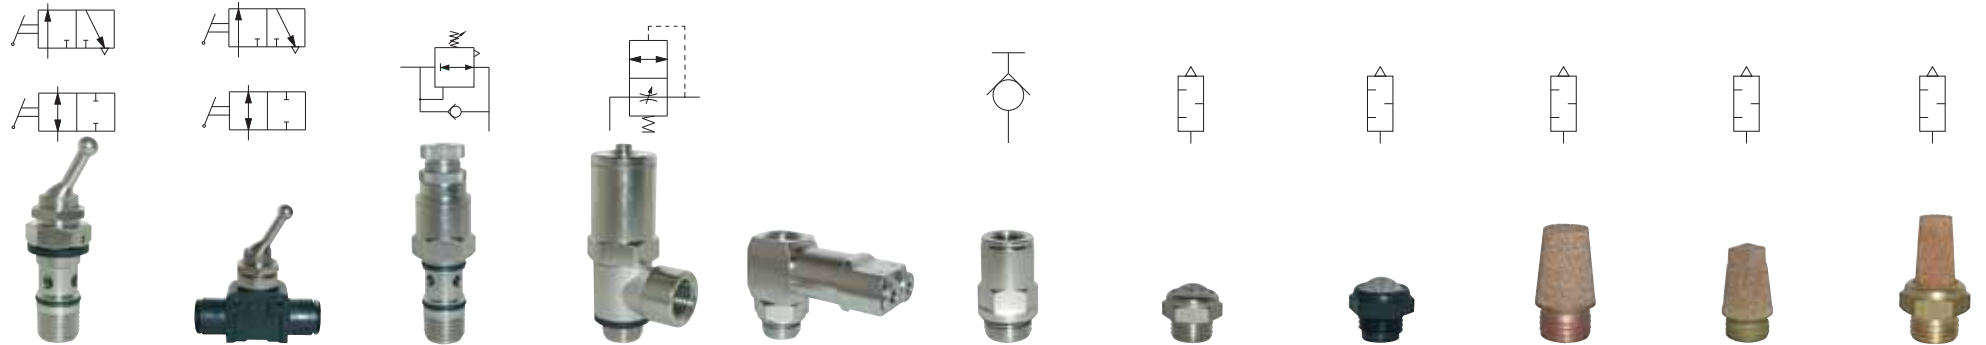

MV 46	MV 48	MV 47	MV 50	MV 52	MV 55	MV 11 - FE	MV 11 - FEP	MV 11 - CO	MV 11 - CQ	MV 11 - BE
MV46 00 18 MV46 00 14	MV48 06 06 MV48 08 08	MV47 00 18 MV47 00 14	MV50 00 14 MV50 00 38 MV50 00 12	MV52 00 18 MV52 00 14 MV52 00 38	MV55 06 18 MV55 06 14 MV55 08 18 MV55 08 14	MV11 00 18 - FE MV11 00 14 - FE MV11 00 38 - FE MV11 00 12 - FE	MV11 00 18 - FEP MV11 00 14 - FEP MV11 00 38 - FEP MV11 00 12 - FEP	MV11 00 M5 - CO MV11 00 18 - CO MV11 00 14 - CO MV11 00 38 - CO MV11 00 12 - CO	MV11 00 18 - CQ MV11 00 14 - CQ MV11 00 38 - CQ MV11 00 12 - CQ	MV11 00 M5 - BE MV11 00 18 - BE MV11 00 14 - BE MV11 00 38 - BE MV11 00 12 - BE

www.cmatic.it www.cmatic.it www.cmatic.it